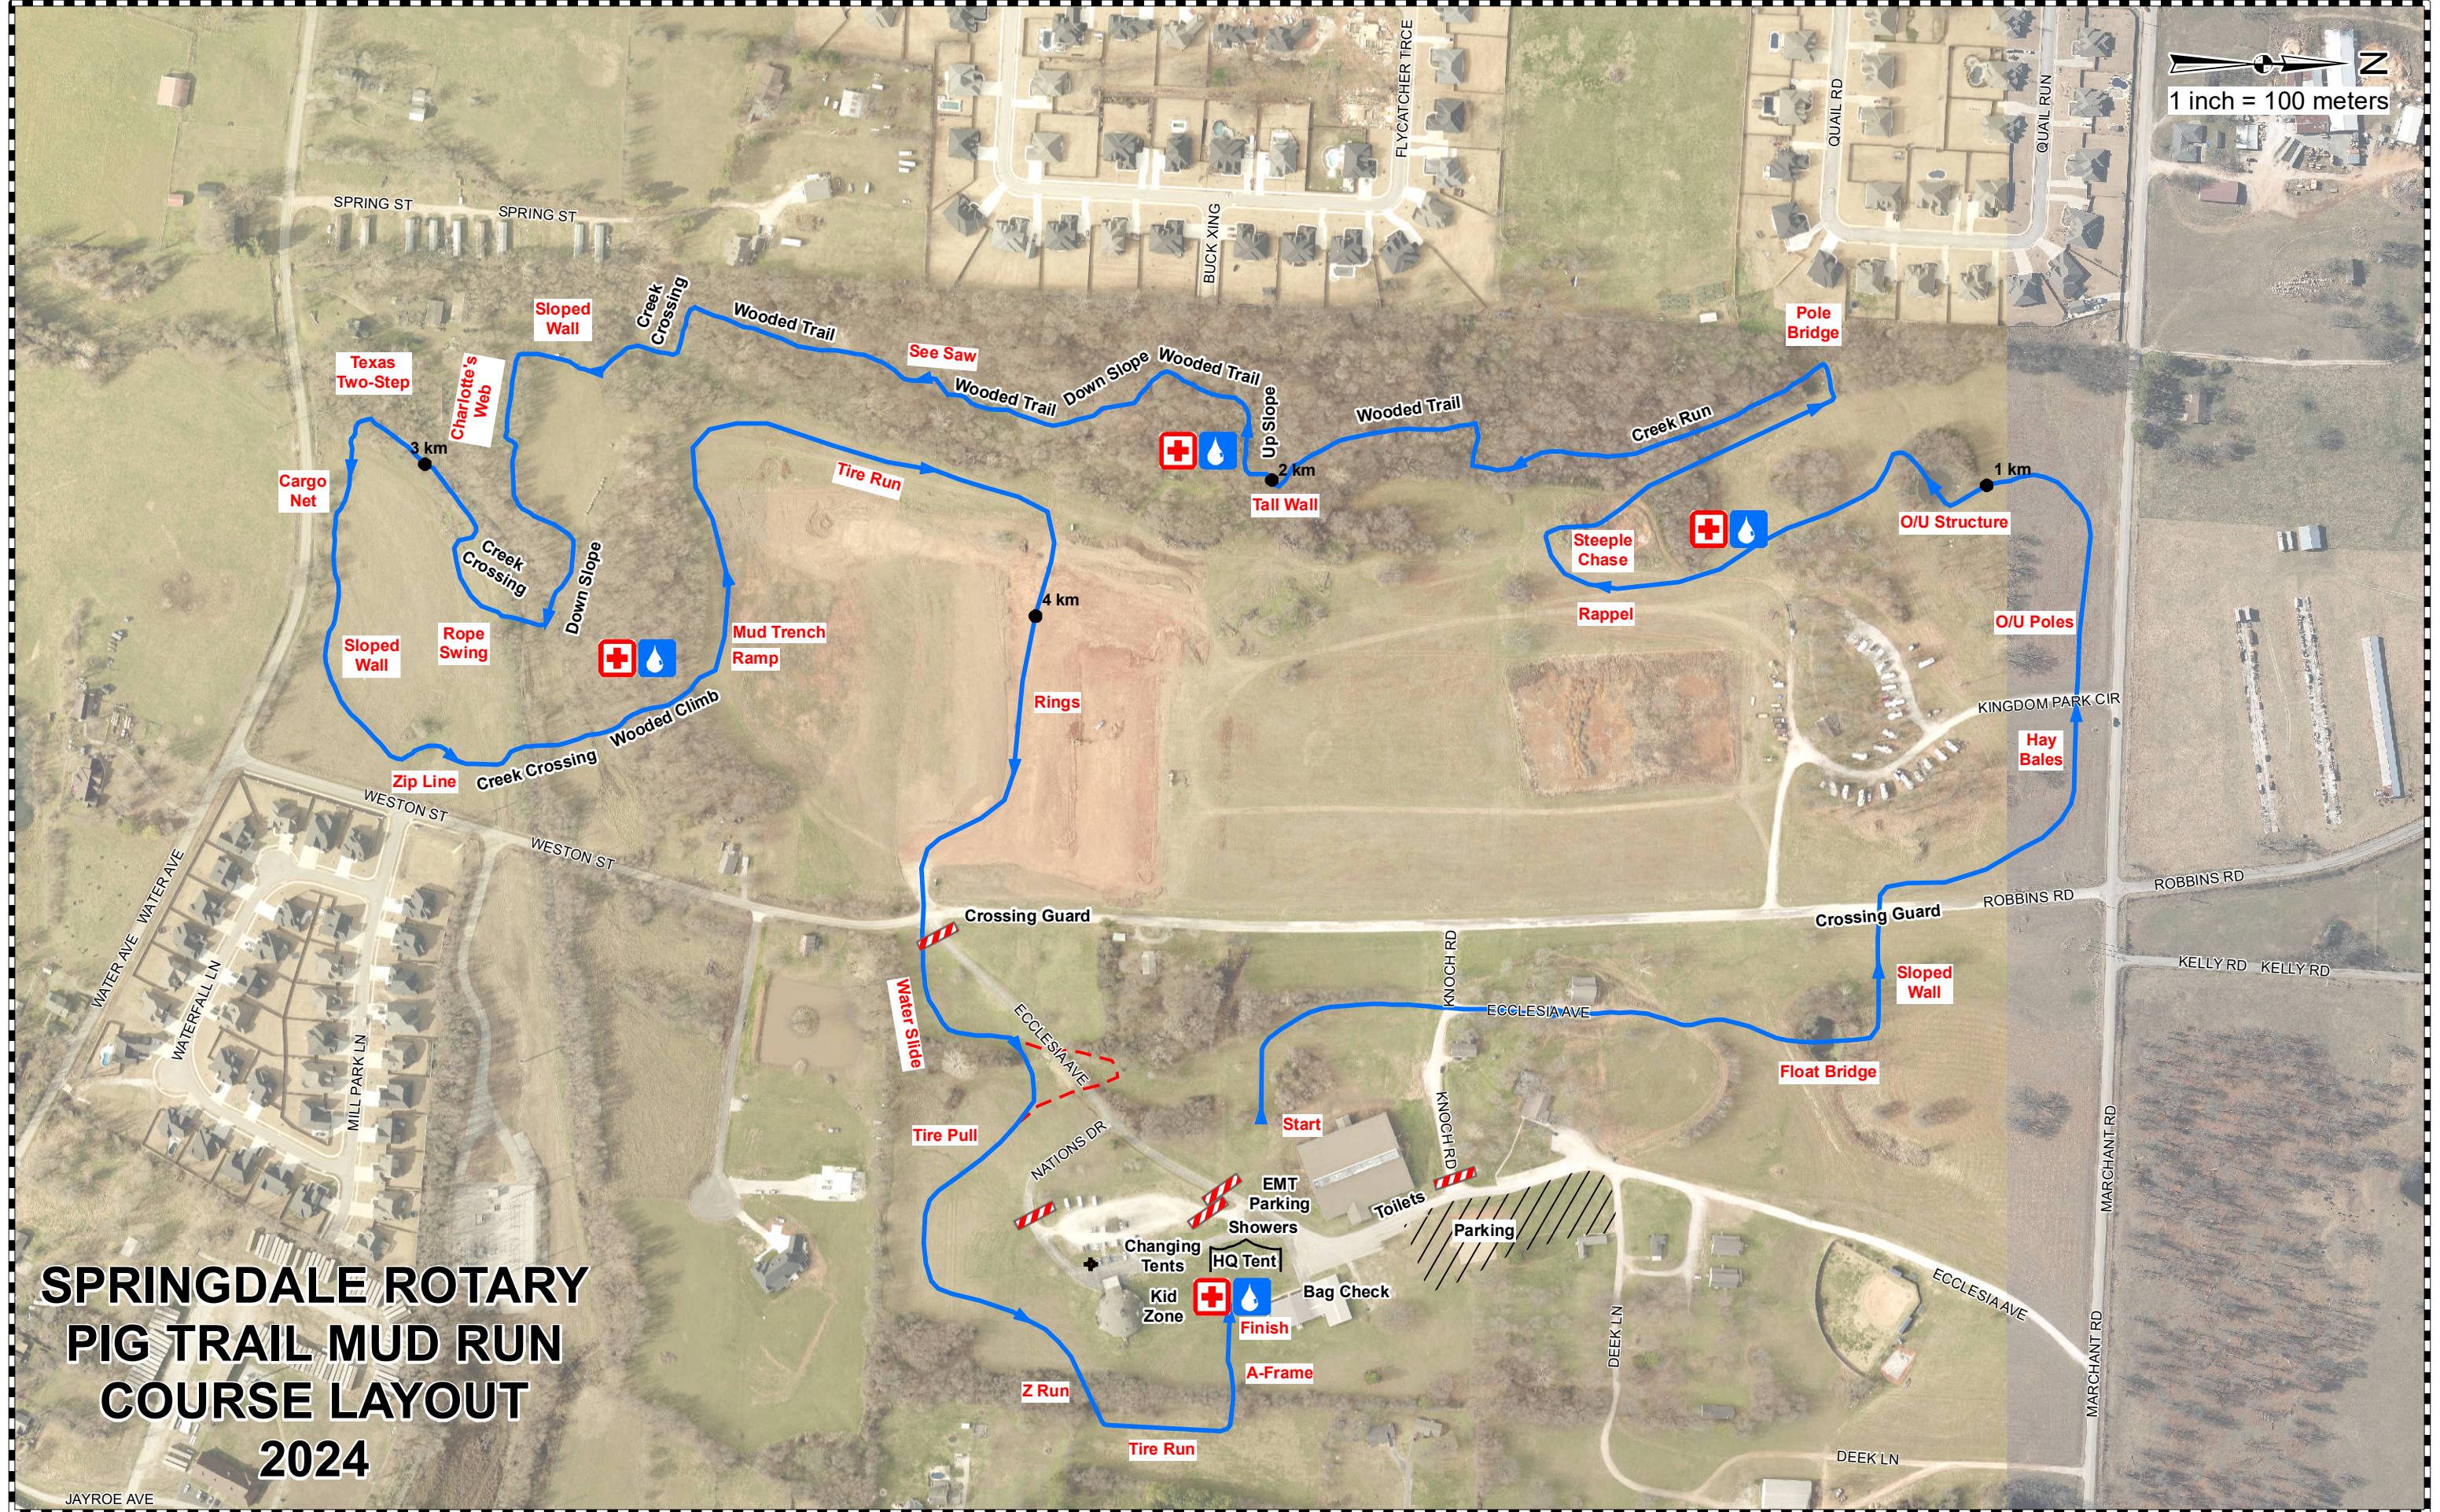

1 inch = 100 meters

SPRINGDALE ROTARY PIG TRAIL MUD RUN COURSE LAYOUT 2024

JAYROE AVE